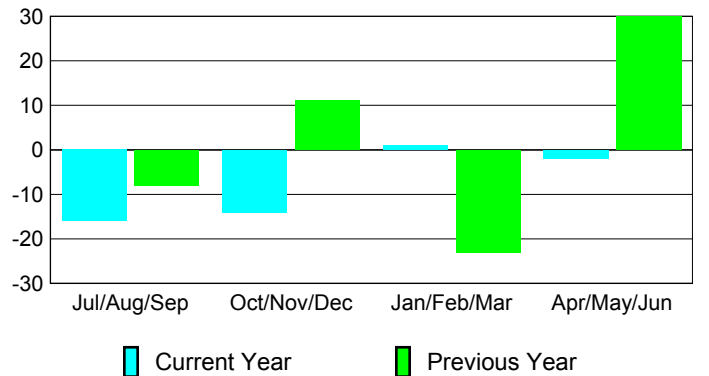

Gender Comparison 2008-2009

Jul/Aug/Sep

Oct/Nov/Dec

Jan/Feb/Mar

Apr/May/June

Male

Female