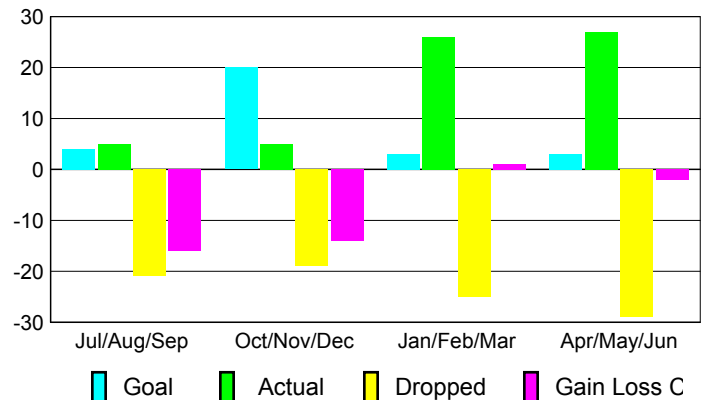

Membership Results 2008-2009

Goal, New, Dropped, Gain/Loss

Comparison of Membership Gain/Loss

Current Year Compared to the Previous Year