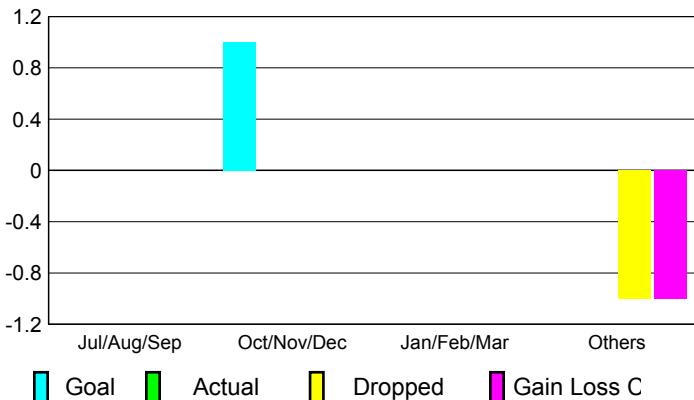

2008-2009 GMT Quarterly Report for District (or Undistricted) **District 104 D**

GMT: **JON BJARNI THORSTEINSSO**

Location: **NORWAY**

GMT CA: **4**

CLUBS

Club Results 2008-2009

Clubs 2007-2008

Month	New Club Goal	Actual New Clubs	Actual Dropped Clubs	Gain/Loss of Clubs	Gain/Loss of Clubs
Jul/Aug/Sep	0	0	0	0	0
Oct/Nov/Dec	1	0	0	0	0
Jan/Feb/Mar	0	0	0	0	0
Apr/May/June	0	0	-1	-1	0
Totals	1	0	-1	-1	0

Club Results 2008-2009

Goal, New, Dropped, Gain/Loss

Comparison of Club Gain/Loss

Current Year Compared to the Previous Year